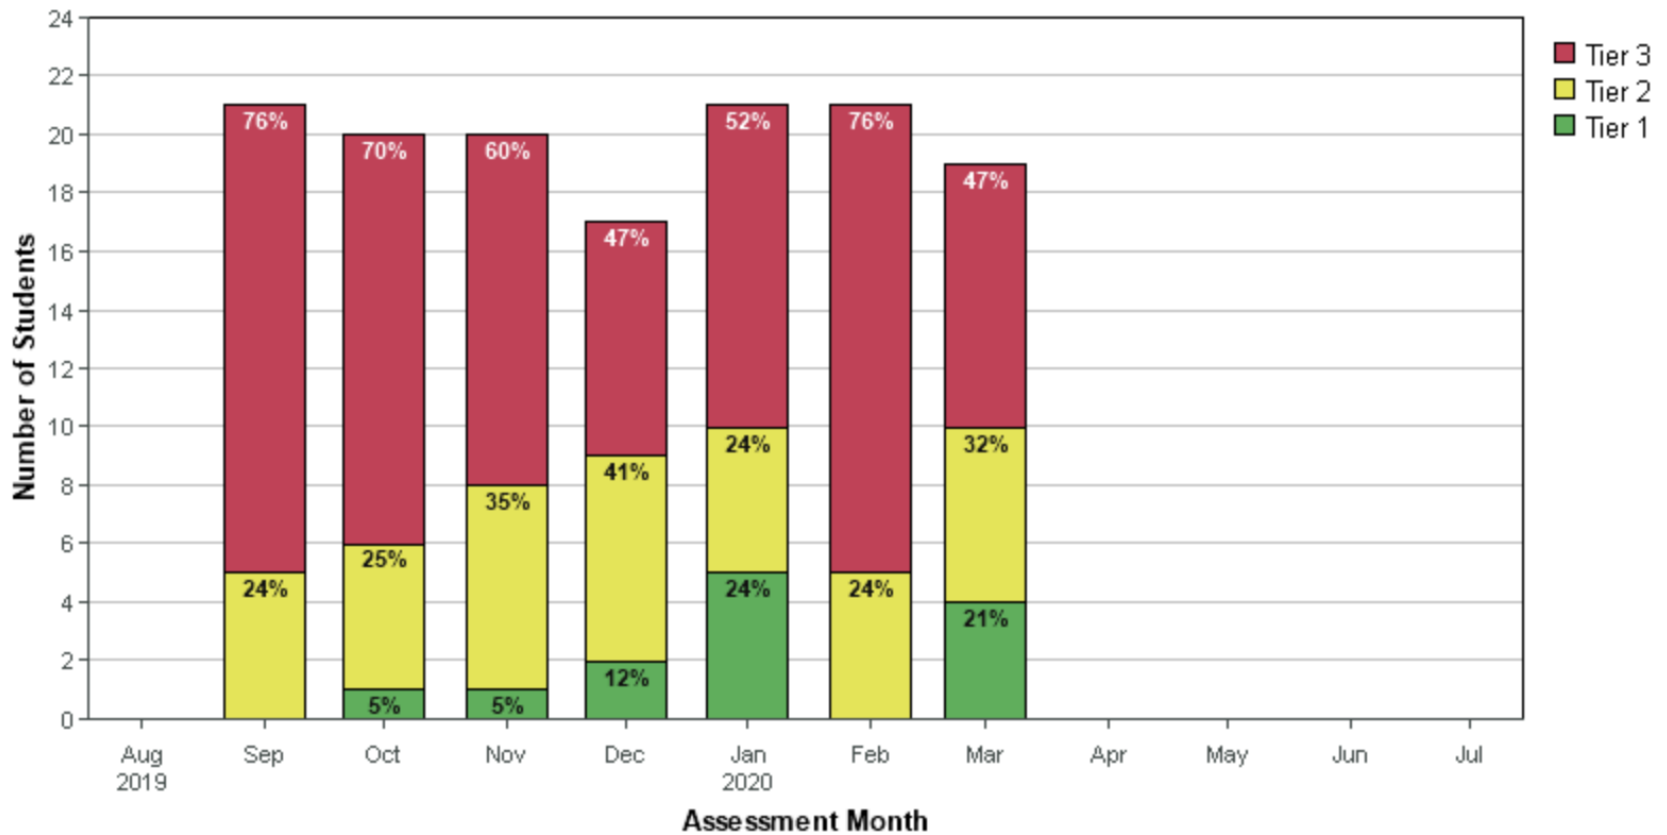

Tier Movement

ISIP™ Advanced Reading results for **Dennehotso Boarding School**

2019/2020 School Year

5th Grade - Overall Reading

View tiers in table as [Numbers](#) or [Percentages](#).

Tier Movement

ISIP™ Advanced Reading results for **Dennehotso Boarding School**

2019/2020 School Year

6th Grade - Overall Reading

View tiers in table as [Numbers](#) or [Percentages](#).

Tier Movement

ISIP™ Advanced Reading results for **Dennehotso Boarding School**

2019/2020 School Year

7th Grade - Overall Reading

View tiers in table as [Numbers](#) or [Percentages](#).

Tier Movement

ISIP™ Advanced Reading results for **Dennehotso Boarding School**

2019/2020 School Year

8th Grade - Overall Reading