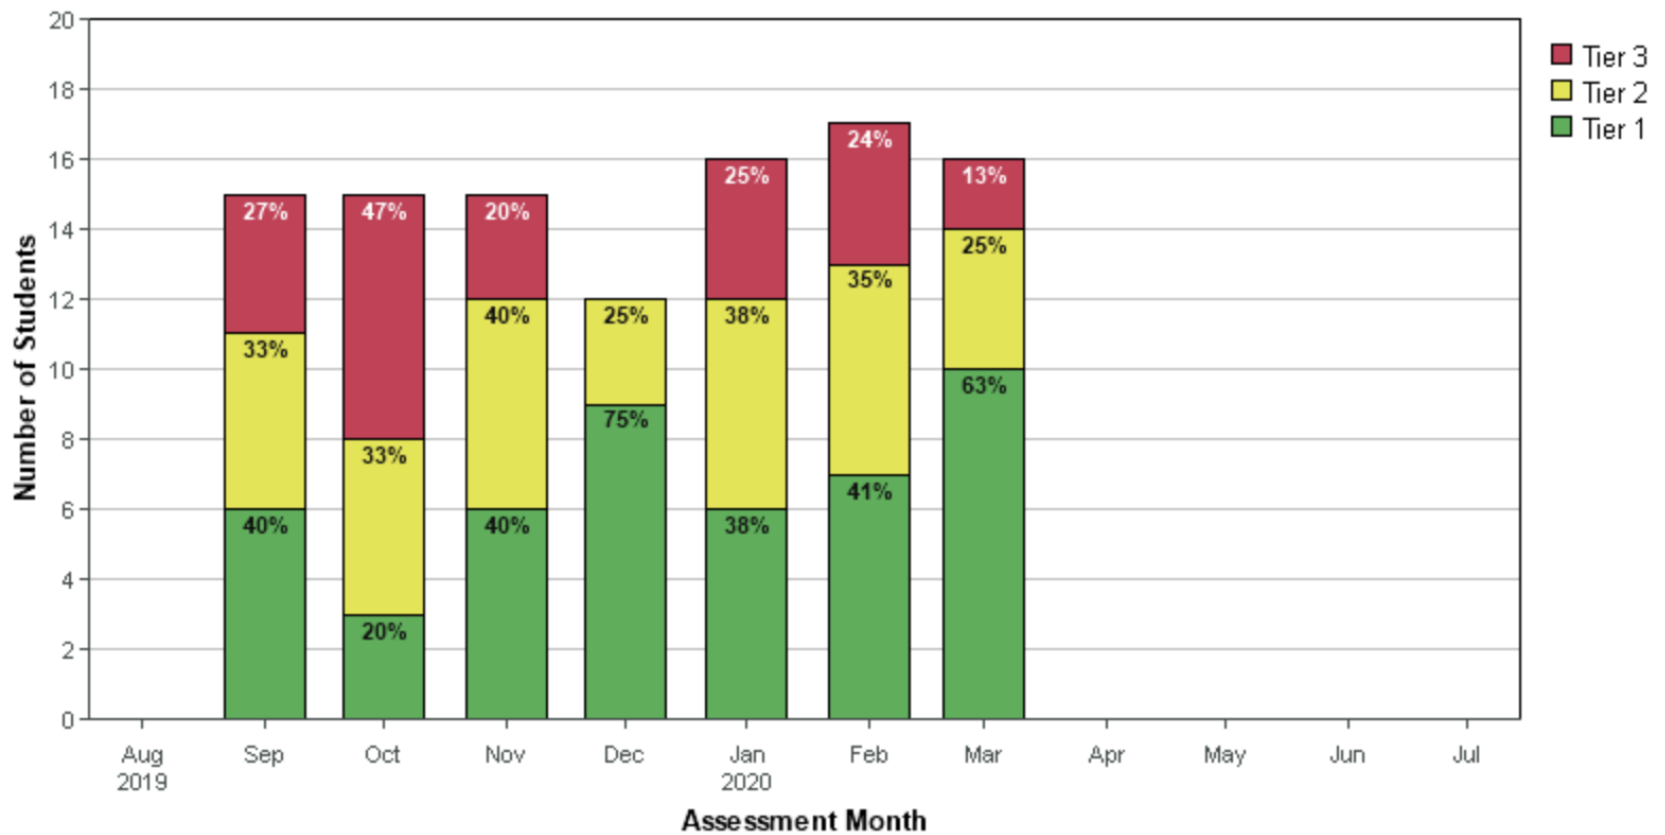

View tiers in table as [Numbers](#) or [Percentages](#).

Tier Movement

ISIP™ Advanced Reading results for **Dennehotso Boarding School**

2019/2020 School Year

4th Grade - Overall Reading

View tiers in table as [Numbers](#) or [Percentages](#).

Tier Movement

ISIP™ Advanced Reading results for **Dennehotso Boarding School**

2019/2020 School Year

5th Grade - Overall Reading

View tiers in table as [Numbers](#) or [Percentages](#).

Tier Movement

ISIP™ Advanced Reading results for **Dennehotso Boarding School**