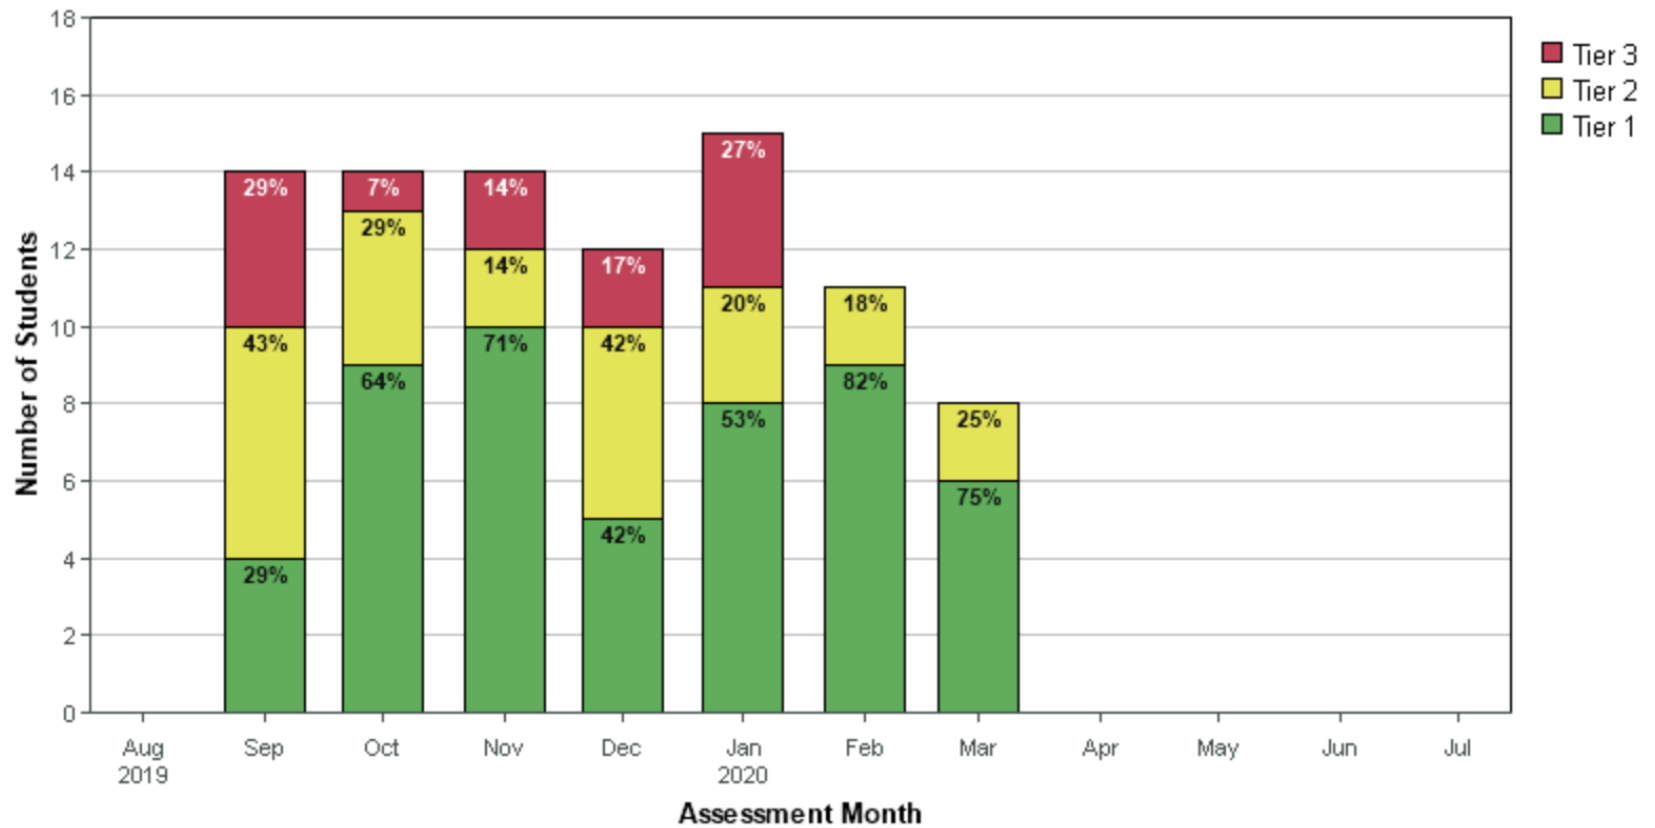

View tiers in table as [Numbers](#) or [Percentages](#).

Tier Movement

ISIP™ Advanced Reading results for **Dennehotso Boarding School**

2019/2020 School Year

4th Grade - Overall Reading

View tiers in table as [Numbers](#) or [Percentages](#).

Tier Movement

ISIP™ Advanced Reading results for **Dennehotso Boarding School**

2019/2020 School Year

5th Grade - Overall Reading

View tiers in table as [Numbers](#) or [Percentages](#).

Tier Movement

ISIP™ Advanced Reading results for **Dennehotso Boarding School**