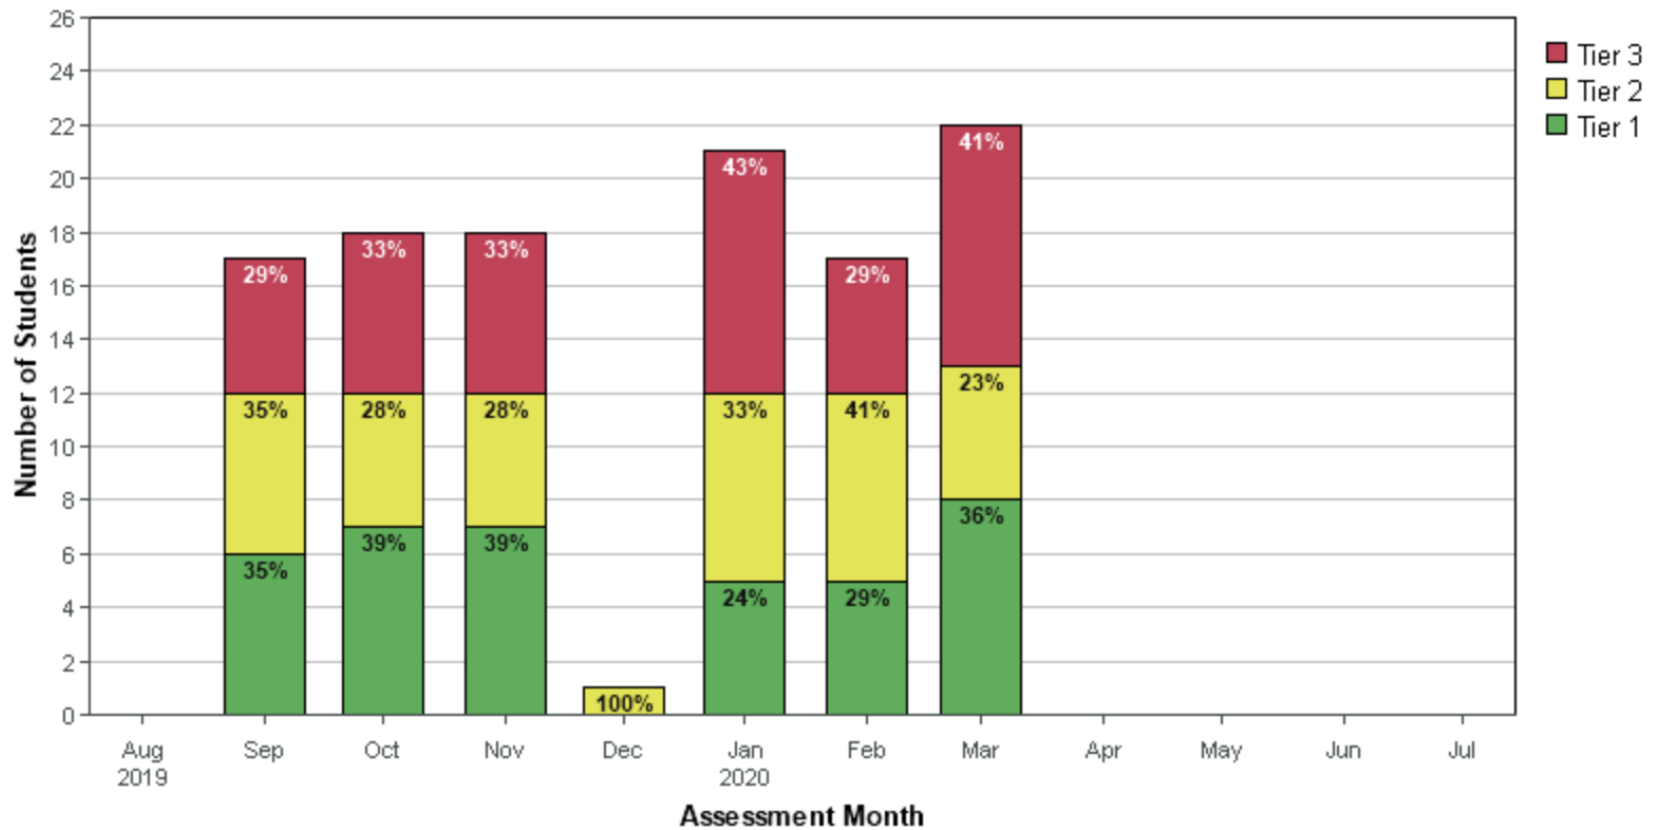

Tier Movement

ISIP™ Early Reading results for **Dennehotso Boarding School**

2019/2020 School Year

Kindergarten - Overall Reading

View tiers in table as [Numbers](#) or [Percentages](#).

Tier Movement

ISIP™ Early Reading results for **Dennehotso Boarding School**

2019/2020 School Year

1st Grade - Overall Reading

View tiers in table as [Numbers](#) or [Percentages](#).

Tier Movement

ISIP™ Early Reading results for **Dennehotso Boarding School**

2019/2020 School Year