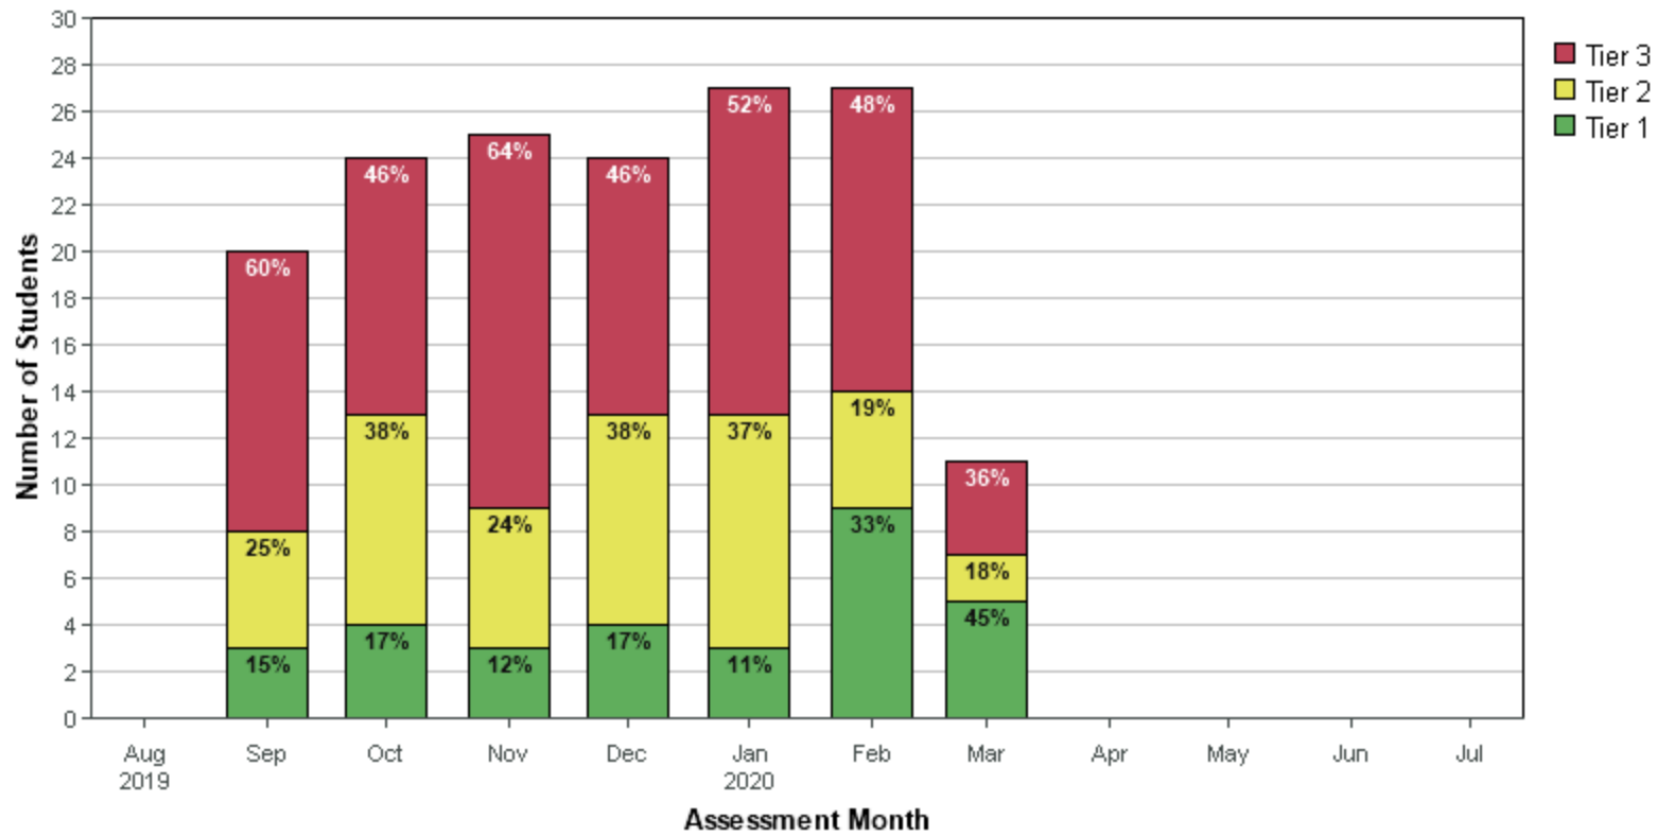

Tier Movement

ISIP™ Early Reading results for **Dennehotso Boarding School**

2019/2020 School Year

Kindergarten - Overall Reading

View tiers in table as [Numbers](#) or [Percentages](#).

Tier Movement

ISIP™ Early Reading results for **Dennehotso Boarding School**

2019/2020 School Year

1st Grade - Overall Reading

View tiers in table as [Numbers](#) or [Percentages](#).

Tier Movement

ISIP™ Early Reading results for **Dennehotso Boarding School**

2019/2020 School Year