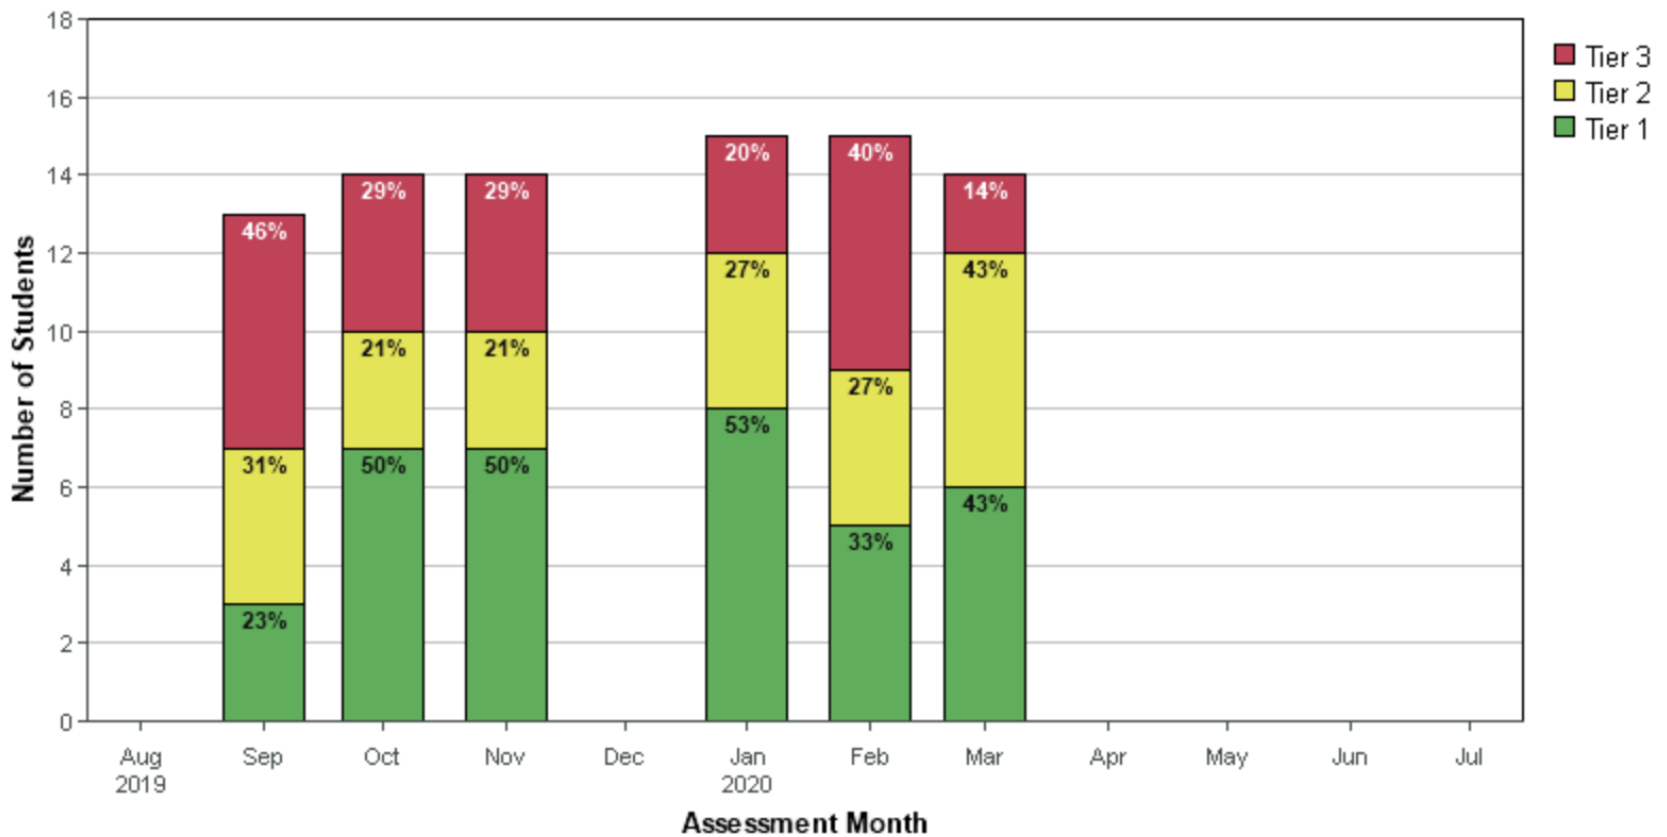

Tier Movement

ISIP™ Advanced Reading results for **Dennehotso Boarding School**

2019/2020 School Year

5th Grade - Overall Reading

View tiers in table as [Numbers](#) or [Percentages](#).

Tier Movement

ISIP™ Advanced Reading results for **Dennehotso Boarding School**

2019/2020 School Year

6th Grade - Overall Reading

View tiers in table as [Numbers](#) or [Percentages](#).

Tier Movement

ISIP™ Advanced Reading results for **Dennehotso Boarding School**

2019/2020 School Year