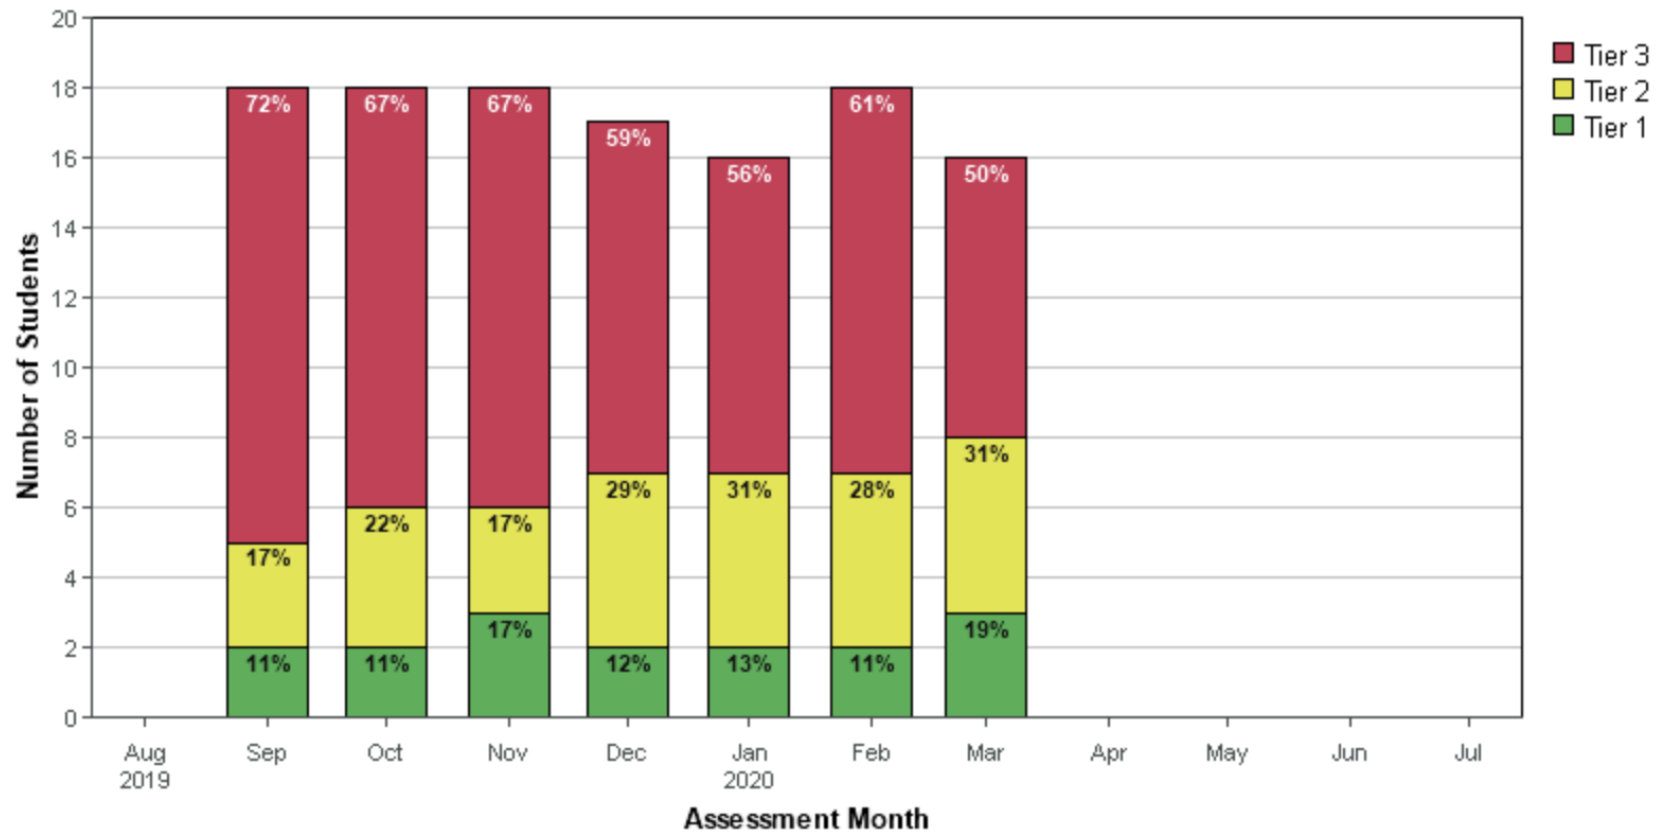

2019/2020 School Year

6th Grade - Overall Reading

View tiers in table as [Numbers](#) or [Percentages](#).

Tier Movement

ISIP™ Advanced Reading results for **Dennehotso Boarding School**

2019/2020 School Year

7th Grade - Overall Reading

View tiers in table as [Numbers](#) or [Percentages](#).

Tier Movement

ISIP™ Advanced Reading results for **Dennehotso Boarding School**

2019/2020 School Year

8th Grade - Overall Reading

View tiers in table as [Numbers](#) or [Percentages](#).