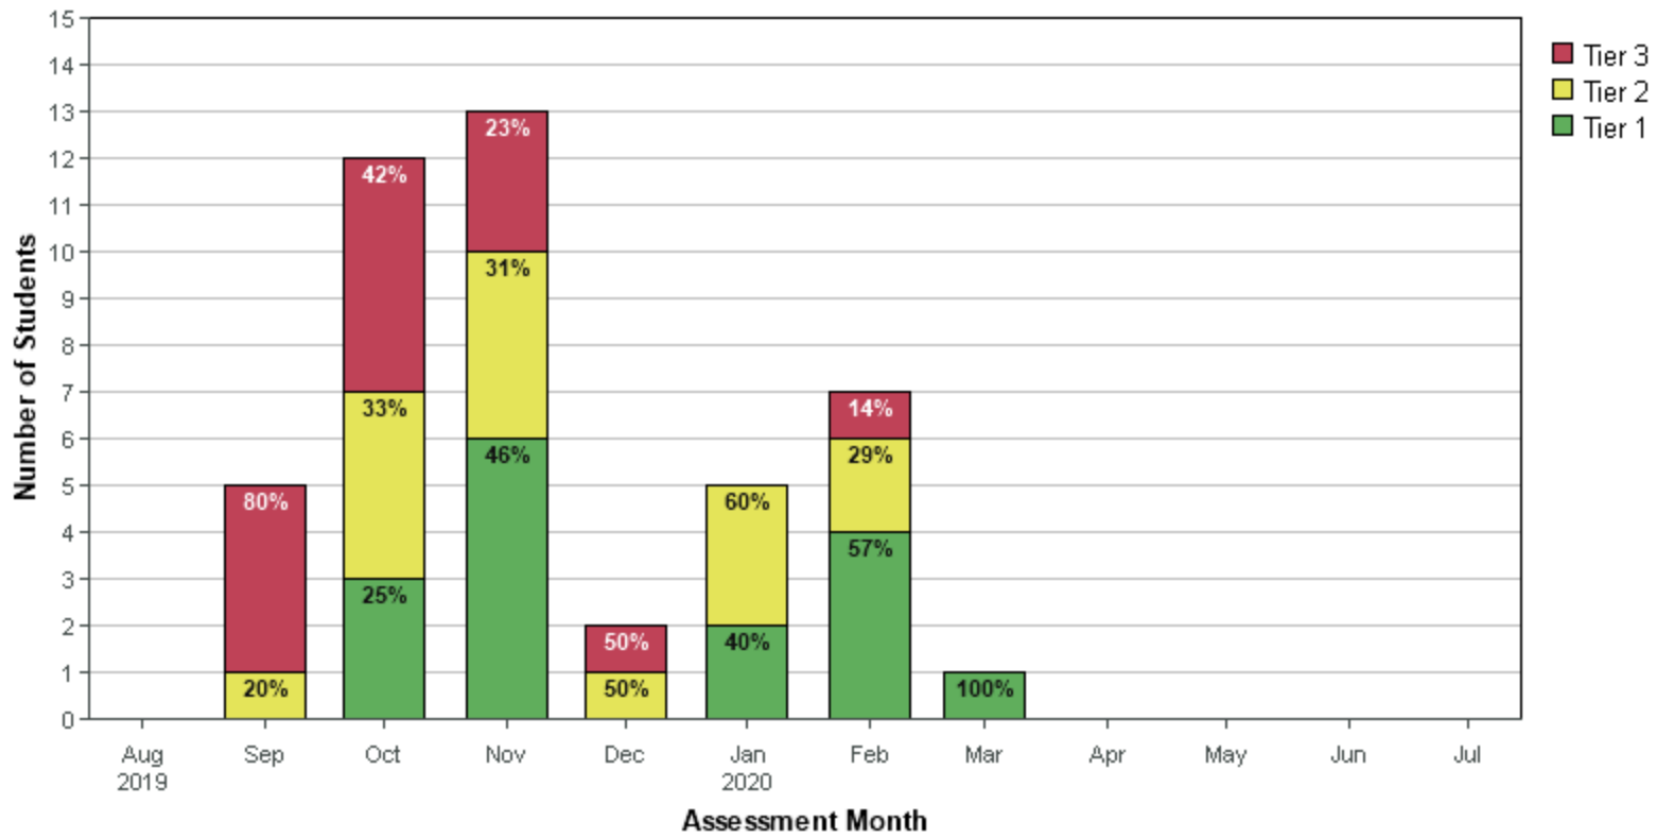

2nd Grade - Overall Reading

View tiers in table as [Numbers](#) or [Percentages](#).

Tier Movement

ISIP™ Early Reading results for **Dennehotso Boarding School**

2019/2020 School Year

3rd Grade - Overall Reading

View tiers in table as [Numbers](#) or [Percentages](#).

Tier Movement

ISIP™ Advanced Reading results for **Dennehotso Boarding School**

2019/2020 School Year

4th Grade - Overall Reading

View tiers in table as [Numbers](#) or [Percentages](#).