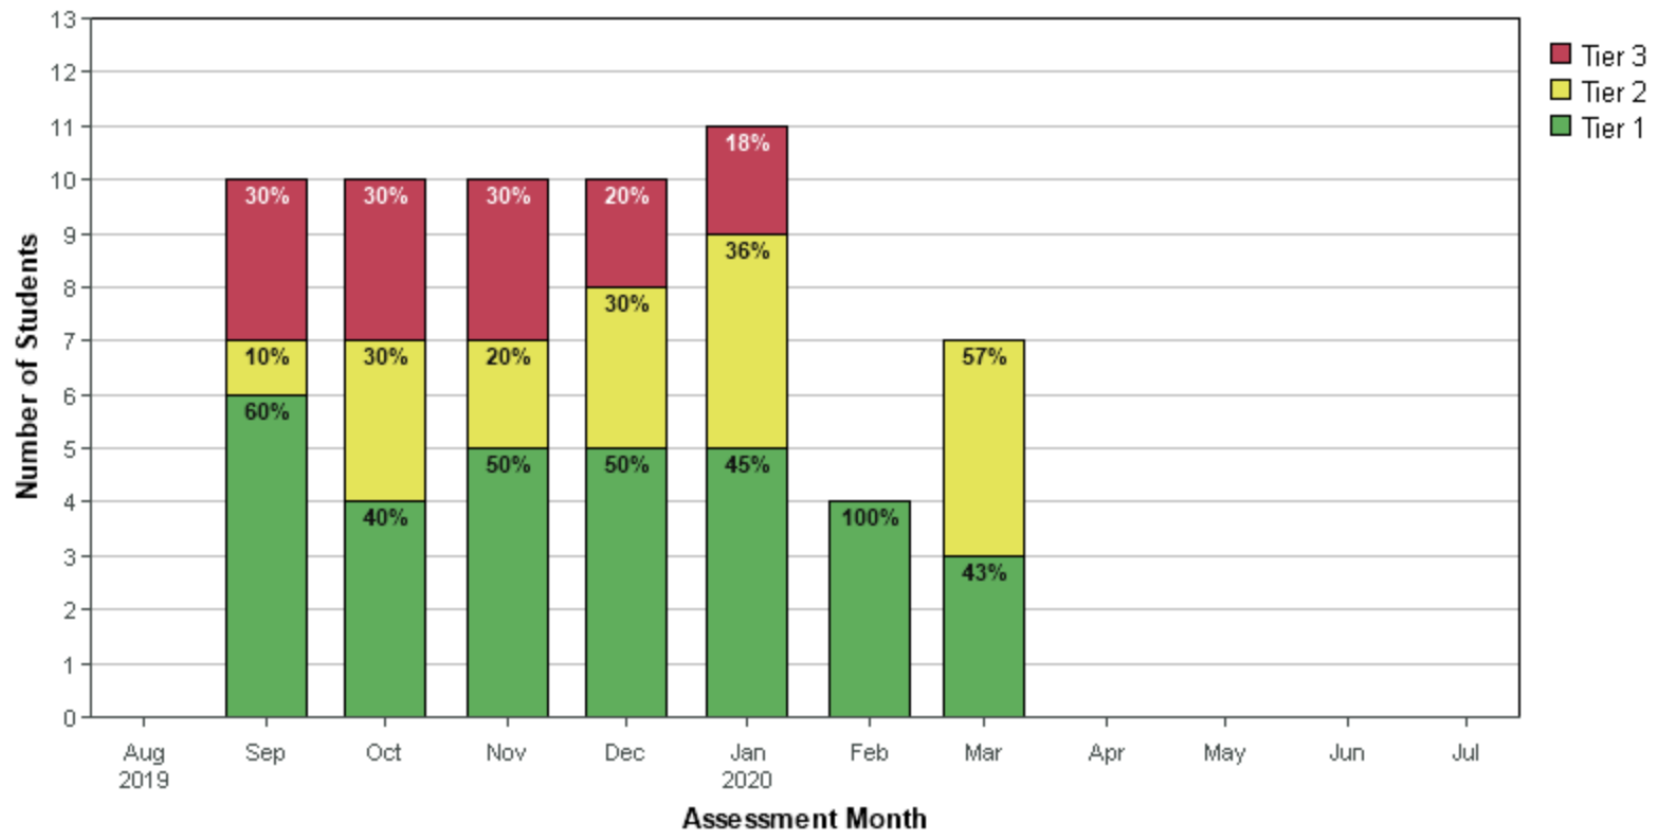

2019/2020 School Year

1st Grade - Overall Reading

View tiers in table as [Numbers](#) or [Percentages](#).

Tier Movement

ISIP™ Early Reading results for **Dennehotso Boarding School**

2019/2020 School Year

2nd Grade - Overall Reading

View tiers in table as [Numbers](#) or [Percentages](#).

Tier Movement

ISIP™ Early Reading results for **Dennehotso Boarding School**

2019/2020 School Year

3rd Grade - Overall Reading